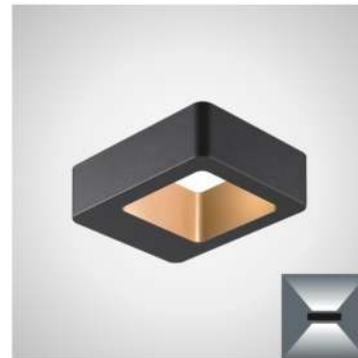

680701

Code	Description	LED Make	Beam Angle	Light Output (lm)	MRP ₹	Pkg.
680015	4W Four Way LED Wall Lamp	4x1W Cree LED	71°	300 lm	3450.00	16
680081	3W One Way LED Lamp	1x3W Cree LED	81.1°	160 lm	2350.00	30
680082	2x3W LED Up-Down Wall Lamp	2x3W Cree LED	4.9° / 81.9°	421 lm	3100.00	24
680291	3W One Way LED Wall Lamp	1x3W Cree LED	71°	230 lm	3015.00	12
680293	2x3W LED Up-Down Wall Lamp	2x3W Cree LED	71°	314 lm	4600.00	12
680701	5W LED Up-Down Wall Lamp	1x5W Bridgelux	91.6°	159 lm	3500.00	12

Colour Temp.: WW-3000K | CRI : >80 | IP : 54