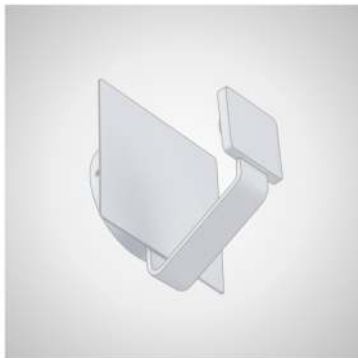

LED Wall Lights

688308

Code	Description	LED Make	Beam Angle	Colour Temp.	CRI	MRP ₹	Pkg.
688301	8W LED Wall Light	Edison	360°	DL-4000K	>80	5200.00	1
688302	6W LED Wall Light	Edison	150°	WW-3000K	>80	5500.00	1
688576	6W LED Up-Down Wall Light	Edison	120°	DL-4100K	>80	4450.00	12
688569	6W LED Up-Down Wall Light	Edison	120°	DL-4100K	>80	4450.00	12
688308	6W LED Wall Lamp (Square)	Sanan	120°	WW-3000K	>80	3990.00	08
688335	6W LED Wall Lamp (Square)	Sanan	120°	WW-3000K	>80	4100.00	06
688336	6W LED Wall Lamp (Round)	Sanan	120°	WW-3000K	>80	4100.00	06