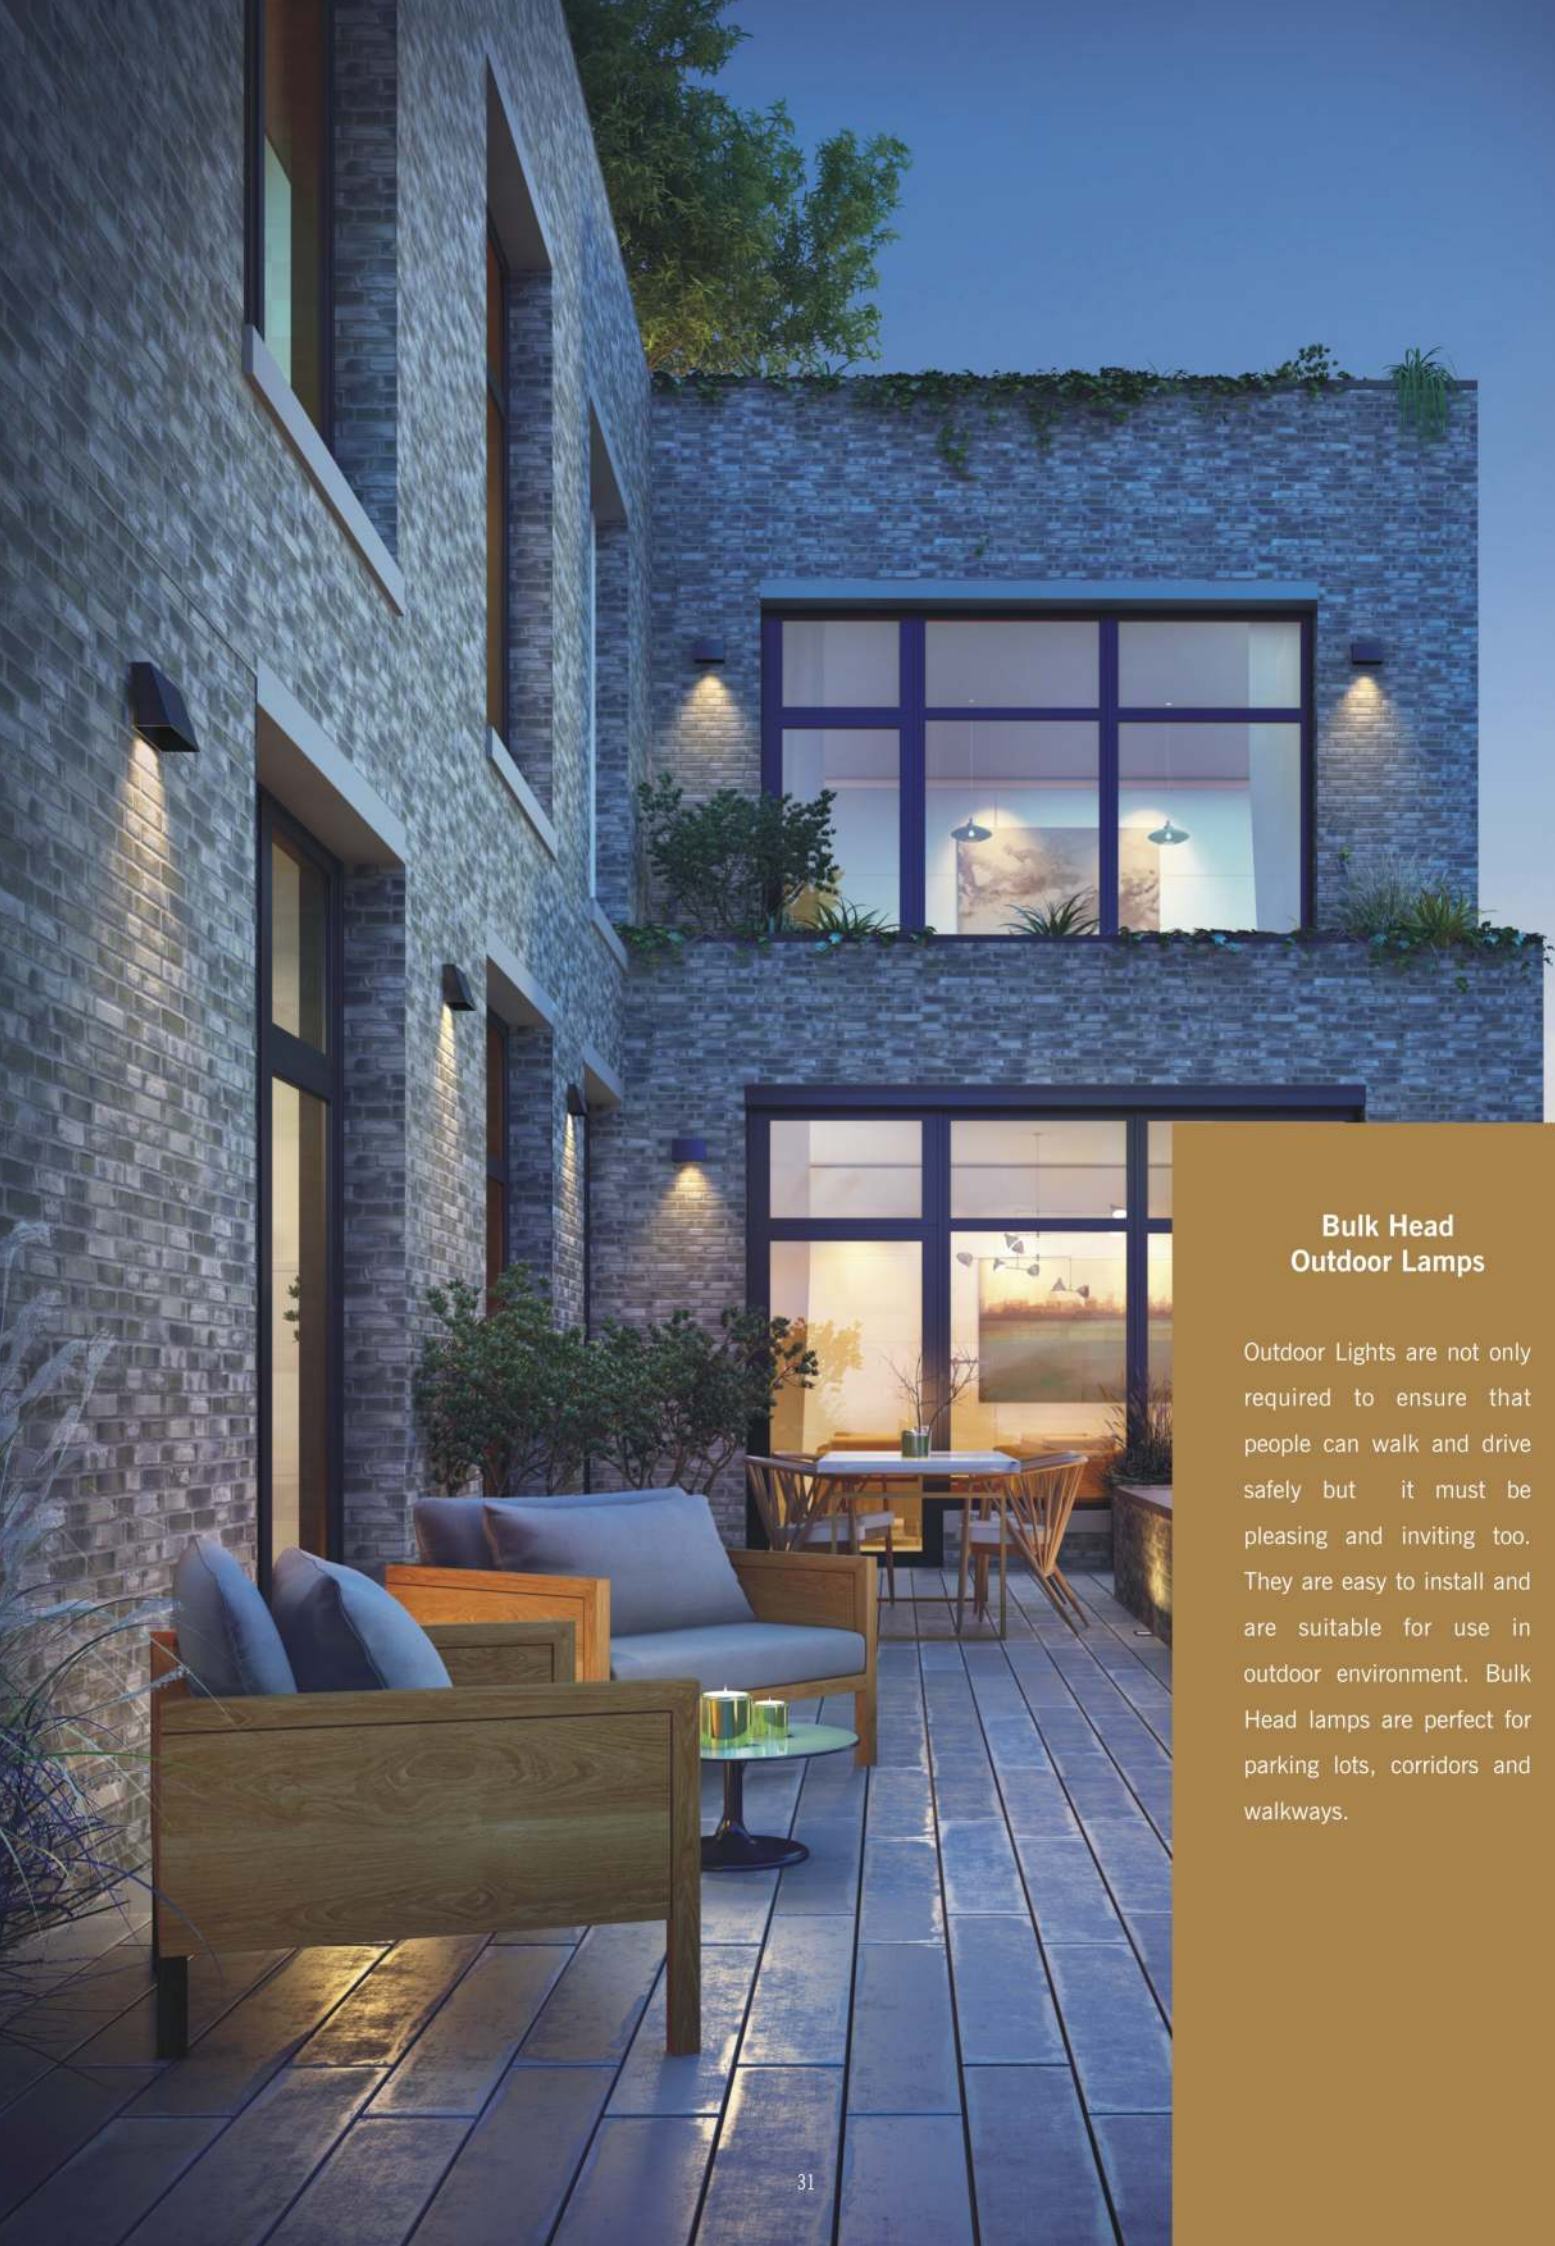

Bulk Head Outdoor Lamps

Outdoor Lights are not only required to ensure that people can walk and drive safely but it must be pleasing and inviting too. They are easy to install and are suitable for use in outdoor environment. Bulk Head lamps are perfect for parking lots, corridors and walkways.