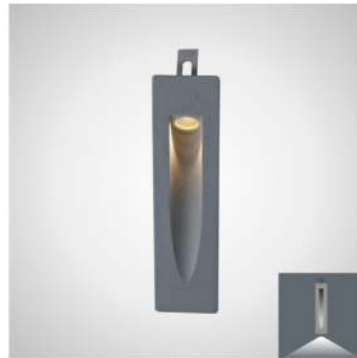

Foot Lamps

680277

Foot Lamps

Code	Description	Beam Angle	LED Make	Cut Out/Dim. (mm)	Light Output (lm)	IP	MRP ₹	Pkg.
680074	3W Concealed LED Step Light	78.3°	1x3W Cree LED	Ø 77	93 lm	54	2400.00	24
680277	3W Concealed LED Vertical Step Light	30.9°	1x3W Cree LED	W45 x H190	102 lm	54	2270.00	18
680471	3W LED Surface Wall Lamp	31.3°	1x3W Cree LED	W67 x H95	72 lm	54	2020.00	32
680472	2W LED Surface Wall Lamp	36.4°	2x1W Cree LED	W99 x H94	67 lm	54	2400.00	32
680482	5W LED Surface Brick Lamp	100.8°	27x Everlight SMD	W230 x H79	470 lm	54	2700.00	18
680232	Brick Outdoor Lamp 1xB22	-	-	W248 x H67	-	54	745.00	20
680928	4W LED Wall Lamp	98.1°	18x Everlight SMD	W150 x H70	320 lm	54	1800.00	40
680001	1.5W ECO LED Foot Light	70.6°	Sanan	100 x 60 x 33	80 lm	65	650.00	50
680601	3W ECO LED Foot Light	61°	Sanan	160 x 70 x 33	150 lm	65	850.00	20

Colour Temp.: WW-3000K | CRI : >80

New Arrival