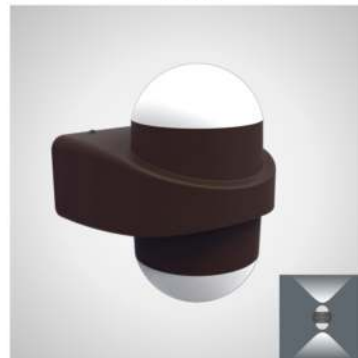

LED Up Down Lamps

680038

Code	Description	LED Make	Beam Angle	Light Output (lm)	MRP ₹	Pkg.
680035	8W One Way COB LED Lamp	CREE LED	100°	800 lm	2850.00	8
680036	8W One Way COB LED Lamp	CREE LED	100°	800 lm	2850.00	8
680037	2x6W COB LED Up-Down Wall Lamp	CREE LED	100°	1200 lm	3995.00	8
680038	2x6W COB LED Up-Down Wall Lamp	CREE LED	100°	1200 lm	3995.00	8
680031	3W One Way LED Lamp	L. G. LED	100°	300 lm	1950.00	12
680032	2x3W LED Up Down Wall Lamp	L. G. LED	100°	600 lm	2295.00	20

Colour Temp.: WW-3000K | IP : 54 | CRI : >70