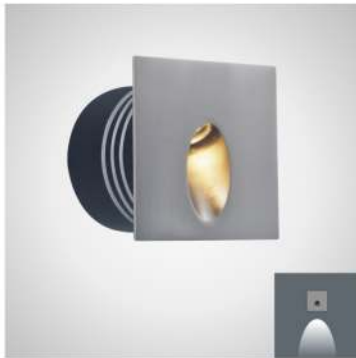

Foot Lamps

680074